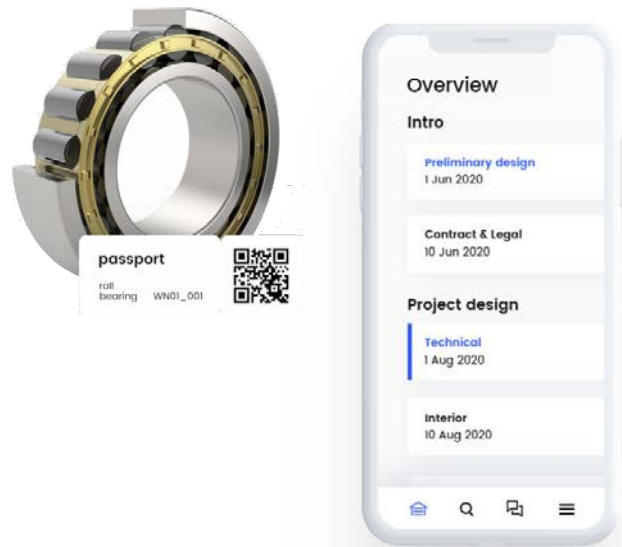

## Solution

We gather all product data and documents at one place, provide Blockchain based data integrity, and build trusted business relationships. Sharing data with Authtrail is easy and provides high level of transparency.